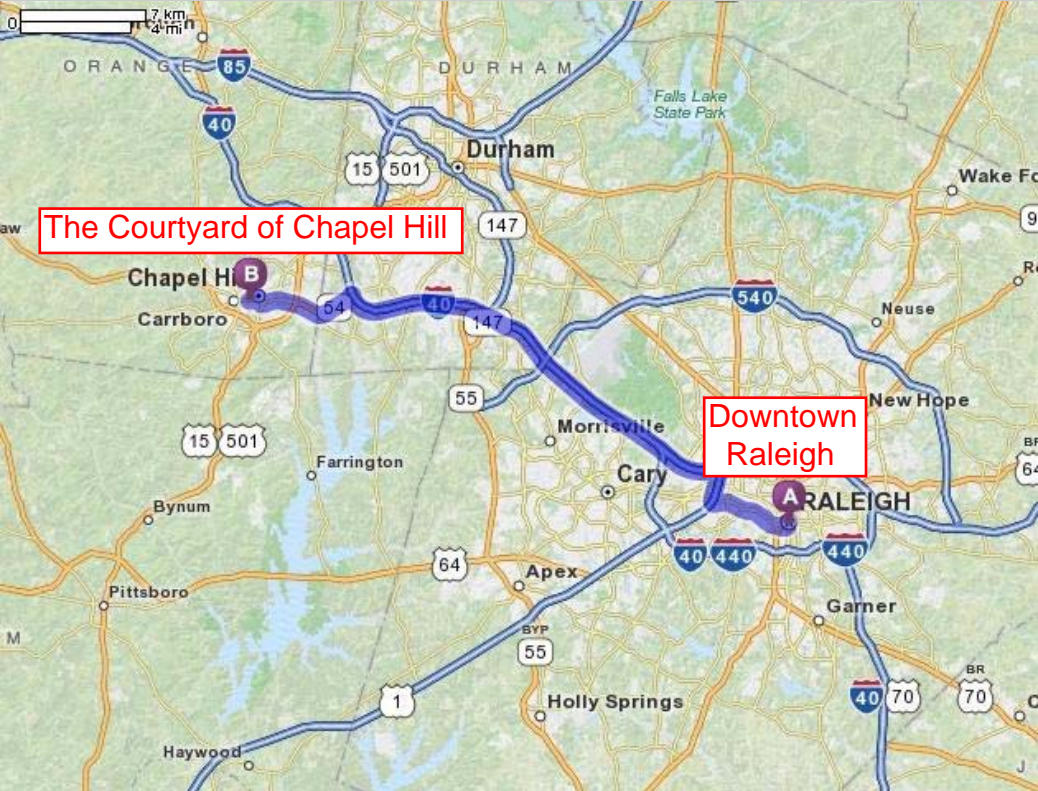

TO: The Courtyard of Chapel Hill

FROM: Downtown Raleigh

Trip to 431 W Franklin St

Chapel Hill, NC 27516-2319

29.58 miles - about 39 minutes

Raleigh, NC

1. Start out going **EAST** on **E SOUTH ST** toward **S WILMINGTON ST.** go 0.0 mi

6. Take the **WADE AVE** exit, **EXIT 4**, toward **CAMERON VILLAGE / RDU INTL AIRPORT.** go 0.2 mi

7. Turn **SLIGHT LEFT** to take the ramp toward **I-40 W / RDU INTL AIRPORT / DURHAM.** go 0.0 mi

8. Merge onto **WADE AVE.** go 3.2 mi

9. **WADE AVE** becomes **I-40 W.** go 15.9 mi

10. Merge onto **NC-54 W** via **EXIT 273A** toward **CHAPEL HILL.** go 3.1 mi

11. Stay **STRAIGHT** to go onto **RALEIGH RD.** go 0.8 mi

12. **RALEIGH RD** becomes **SOUTH RD.** go 0.7 mi

Total Travel Estimate : 29.58 miles - about 39 minutes

The Courtyard of Chapel Hill

Downtown Raleigh