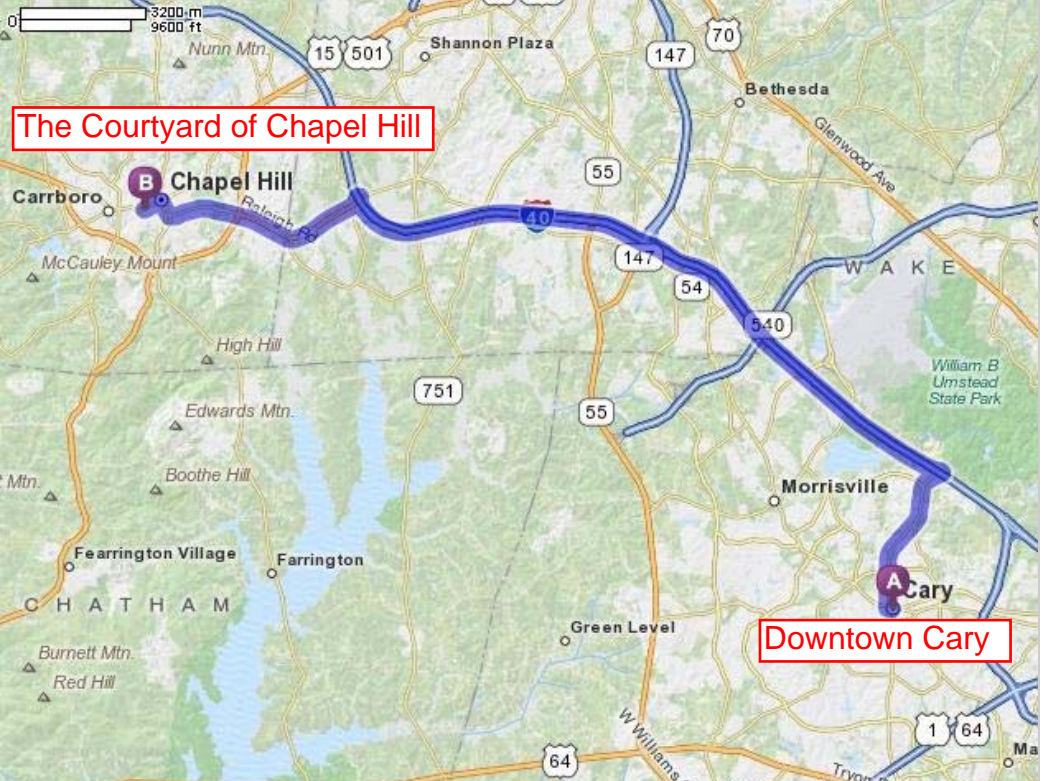

The Courtyard of Chapel Hill

Downtown Cary